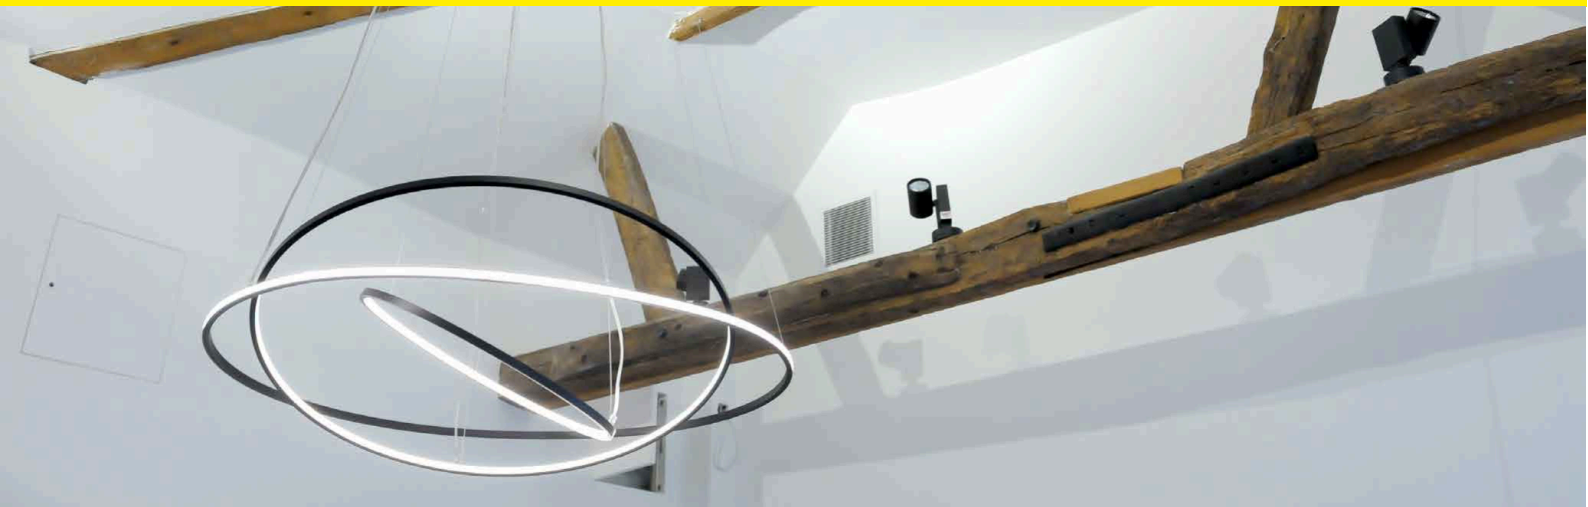

LAZO

Construction

The Lazo is designed to be suspended from a single suspension point ceiling rose and is a beautiful and graceful, yet versatile, luminaire. With its lightweight, slimline aluminium body, the various sizes and internal/external lighting options mean you can create a stunning chandelier style feature in your choice of RAL colours.

- // Internally and externally lit options available
- // Available in multiple rings to create custom luminaire
- // Extruded aluminium and PMMA
- // Remote electronic transformer
- // IP40
- // LED replacement with tools
- // Available in RAL colours of your choice
- // Lifetime >50,000 hours
- // 5-year warranty