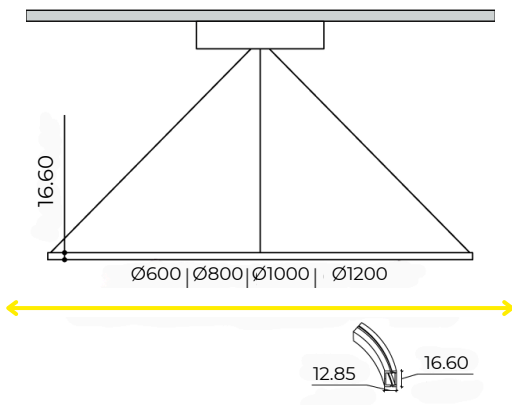

LAZO

Construction

The Lazo is designed to be suspended from a single suspension point ceiling rose and is a beautiful and graceful, yet versatile, luminaire. With its lightweight, slimline aluminium body, the various sizes and internal/external lighting options mean you can create a stunning chandelier style feature in your choice of RAL colours.

Typical Applications

Reception Areas, Breakout Spaces, Stairwells, Atriums, Boardrooms, Function Halls, Hospitality & Leisure Facilities

Size Options

Option Code

Size A	Size B	Size C	Size D
Ø 600mm	Ø 800mm	Ø 1000mm	Ø 1200mm